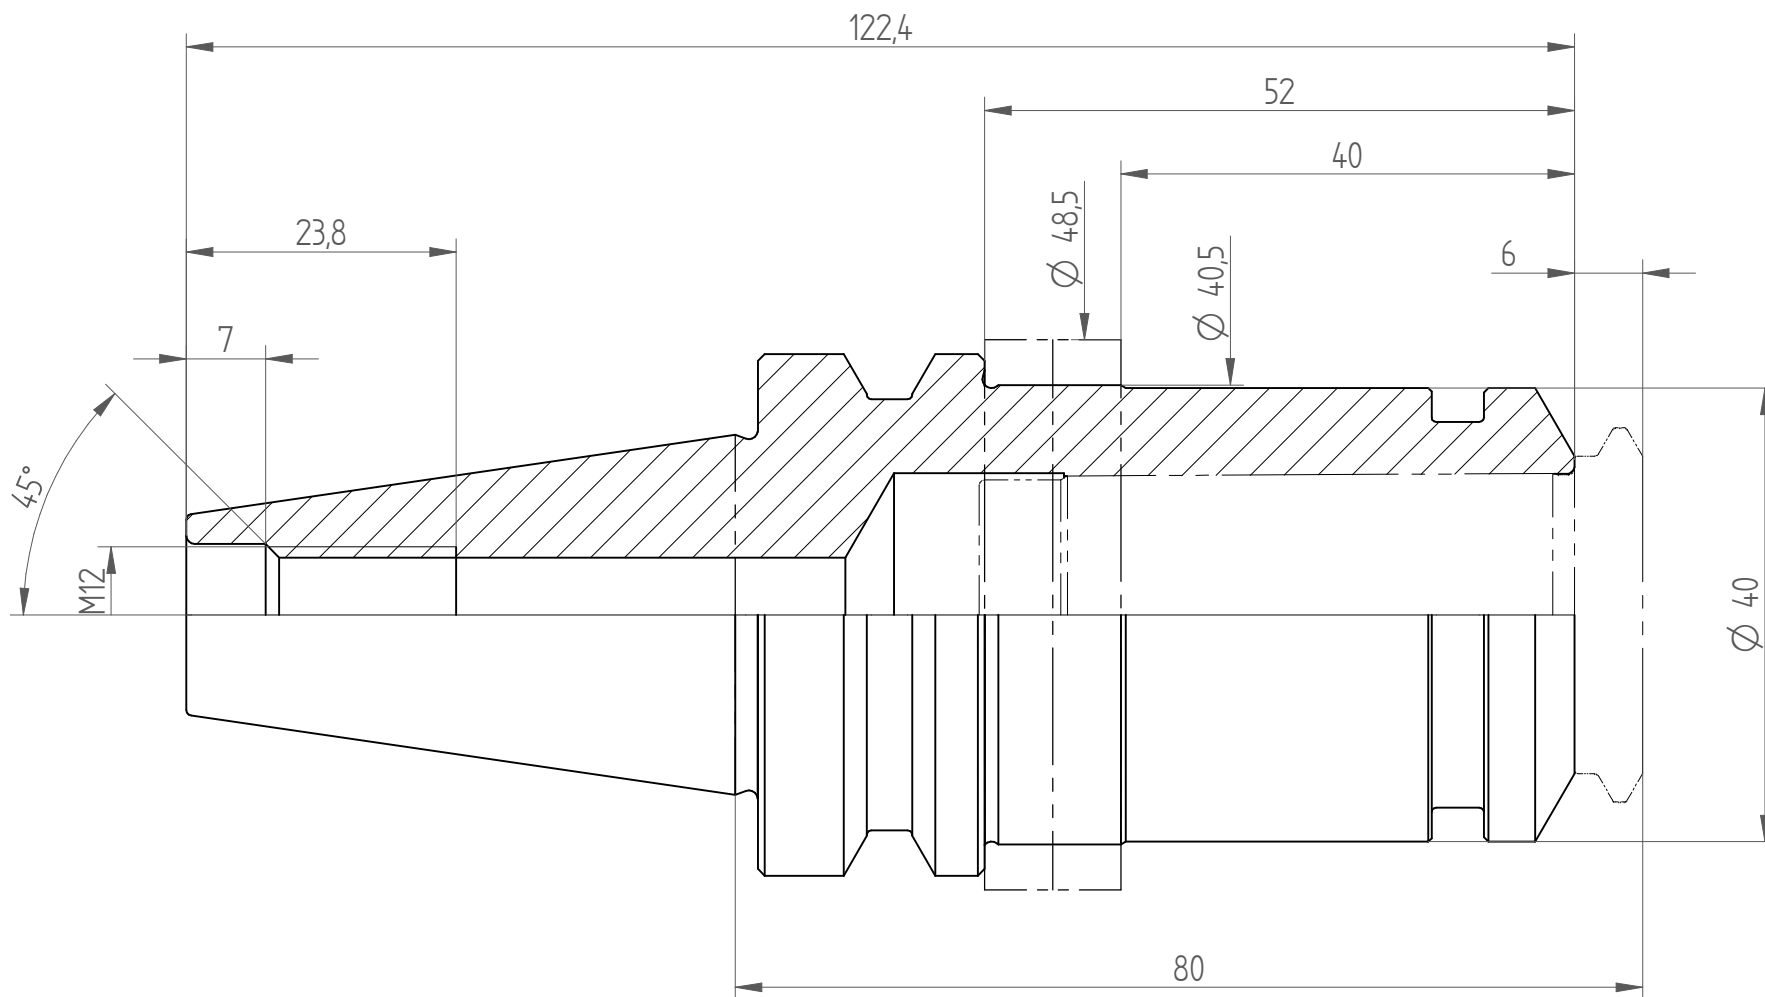

Swiss
Precision
Tools

REGO-FIX®

REGO-FIX AG
Obermattweg 60
4456 Tenniken / Switzerland

Phone +41 61 976 14 66
Fax +41 61 976 14 14
www.rego-fix.com

This is a non-controlled copy. All information given herein is subject to change without notice

The information given herein has been carefully checked and is believed to be correct. REGO-FIX, however, assumes no responsibility or liability for any errors, inaccuracies or omissions that may appear in this drawing

This document is subject to copyright laws. No part of this document may be reproduced or transmitted in any form or any means, electronic or mechanic, for any purpose, without the express written permission of REGO-FIX

Type : BT-0M30_PG25x080_H
Part No. : 413072548
Date : 16.07.2014
Scale : 15:1